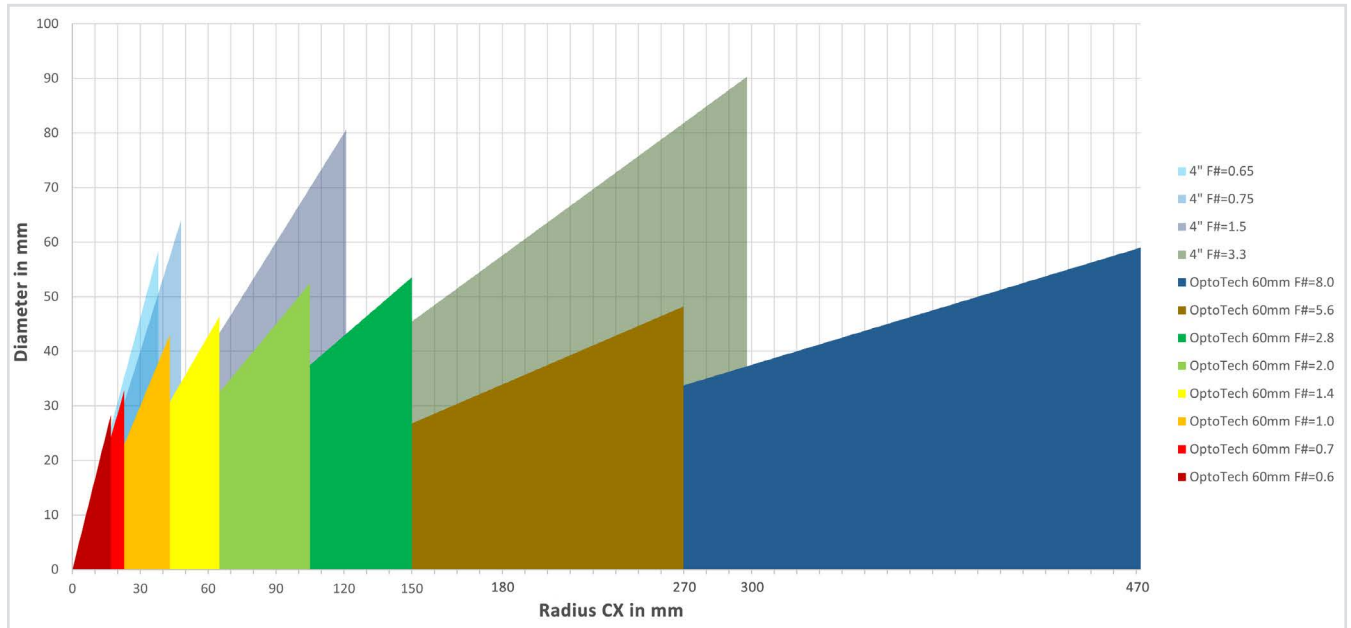

OptoTech

60mm Reference Spheres

High Quality Fizeau-Reference Spheres
for OptoTech 60mm Interferometers

OptoTech offers a range of exclusive 60mm Fizeau reference spheres for the compact interferometers OWI Desktop 60mm, OWI 60 HP and OWI 60 HP Invers. With a measuring range of front radius 17mm to 472mm, these reference spheres are a **great alternative** to much larger 4" reference spheres.

Comparison: Measuring range OptoTech 60mm reference spheres vs. measuring range 4" reference spheres

The new interferometers of the 60mm series, consisting of the measuring devices OWI Desktop 60mm, OWI 60 HP and OWI 60 HP Invers, were developed to offer a price and space-optimized alternative to large 4" interferometers. These are suitable for non-contact testing of spherical endoscopy and micro optics up to medium-sized optics in the 4" range (see graphic).

For these measuring devices we offer a selection of exclusive, high-quality 60mm OptoTech Fizeau reference spheres (see table on the right) with a standard accuracy of $\lambda/20$.

The 60mm reference spheres cover test objects far into the working range of classic 4" interferometers and thus always offer you the right solution for your measurement task.

A total of 6 high-precision reference spheres (in $\lambda/20$) are available.

OptoTech 60mm Reference Spheres:

| F/D | Front Radius |
|-----|--------------|
| 0.6 | -17 mm |
| 0.7 | -23 mm |
| 1.0 | -43 mm |
| 1.4 | -65 mm |
| 2.0 | -105 mm |
| 2.8 | -150 mm |
| 5.6 | -270 mm |
| 8.0 | -472 mm |