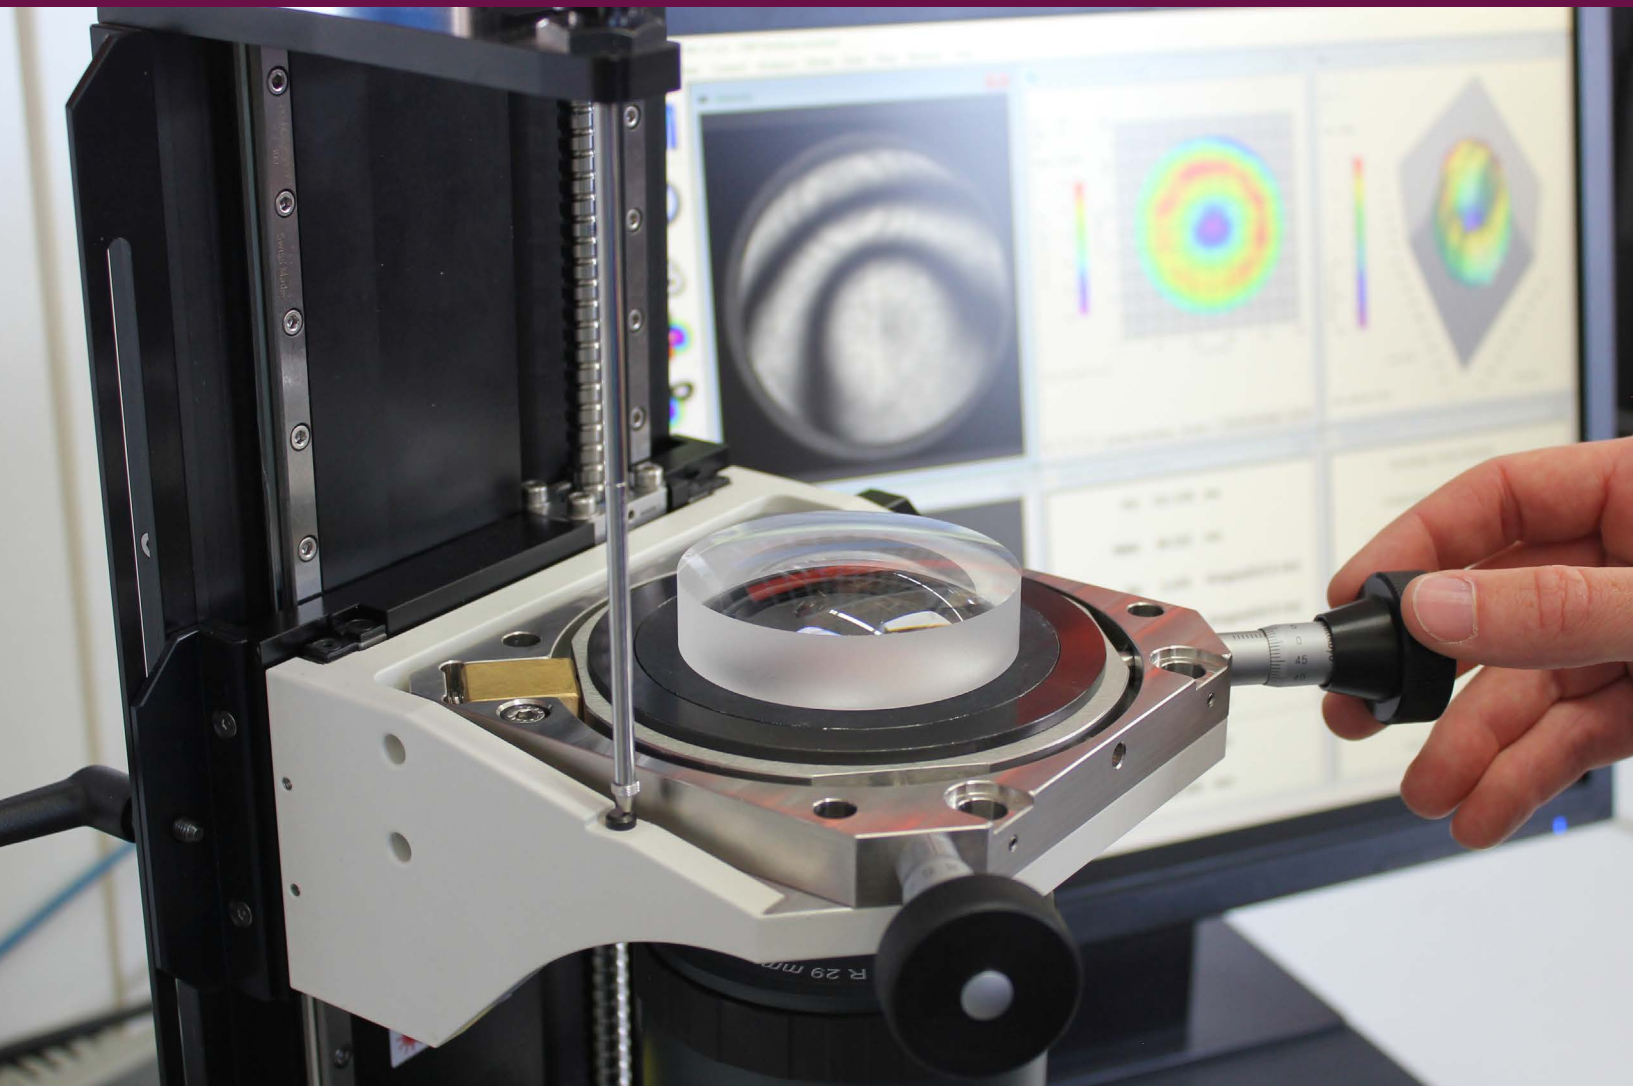

OptoTech

60mm Reference Spheres

High Quality Fizeau-Reference Spheres
for OptoTech 60mm Interferometers

OptoTech offers a range of exclusive 60mm Fizeau reference spheres for the compact interferometers OWI Desktop 60mm, OWI 60 HP and OWI 60 HP Invers. With a measuring range of front radius 17mm to 472mm, these reference spheres are a **great alternative** to much larger 4" reference spheres.

Comparison: Measuring range OptoTech 60mm reference spheres vs. measuring range 4" reference spheres

The new interferometers of the 60mm series, consisting of the measuring devices OWI Desktop 60mm, OWI 60 HP and OWI 60 HP Invers, were developed to offer a price and space-optimized alternative to large 4" interferometers. These are suitable for non-contact testing of spherical endoscopy and micro optics up to medium-sized optics in the 4" range (see graphic).

For these measuring devices we offer a selection of exclusive, high-quality 60mm OptoTech Fizeau reference spheres (see table on the right) with a standard accuracy of $\lambda/20$.

The 60mm reference spheres cover test objects far into the working range of classic 4" interferometers and thus always offer you the right solution for your measurement task.

A total of 6 high-precision reference spheres (in $\lambda/20$) are available.

OptoTech 60mm Reference Spheres:

| F/D | Front Radius |
|-----|--------------|
| 0.6 | -17 mm |
| 0.7 | -23 mm |
| 1.0 | -43 mm |
| 1.4 | -65 mm |
| 2.0 | -105 mm |
| 2.8 | -150 mm |
| 5.6 | -270 mm |
| 8.0 | -472 mm |